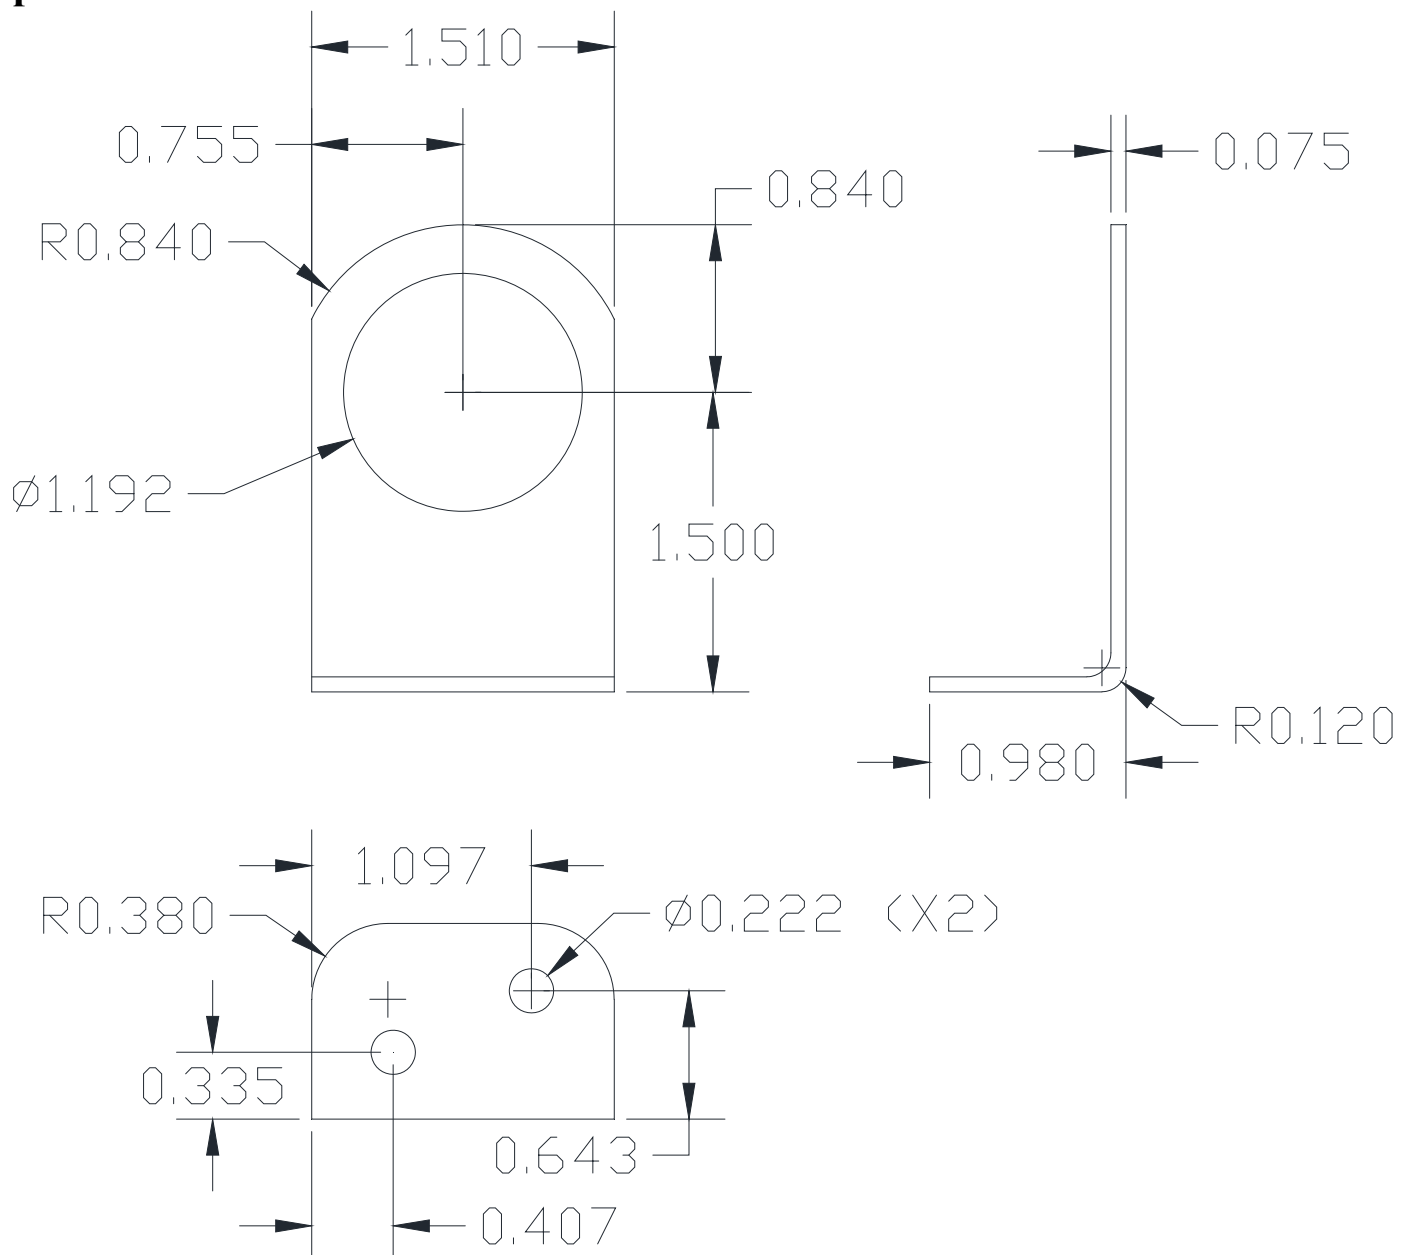

'L' Style Mounting Bracket

The ACC01 is recommended for use with any Sonalert® panel mount model except SNP models.

Material: Type 5052 Aluminum

Specifications:

Units: Inches