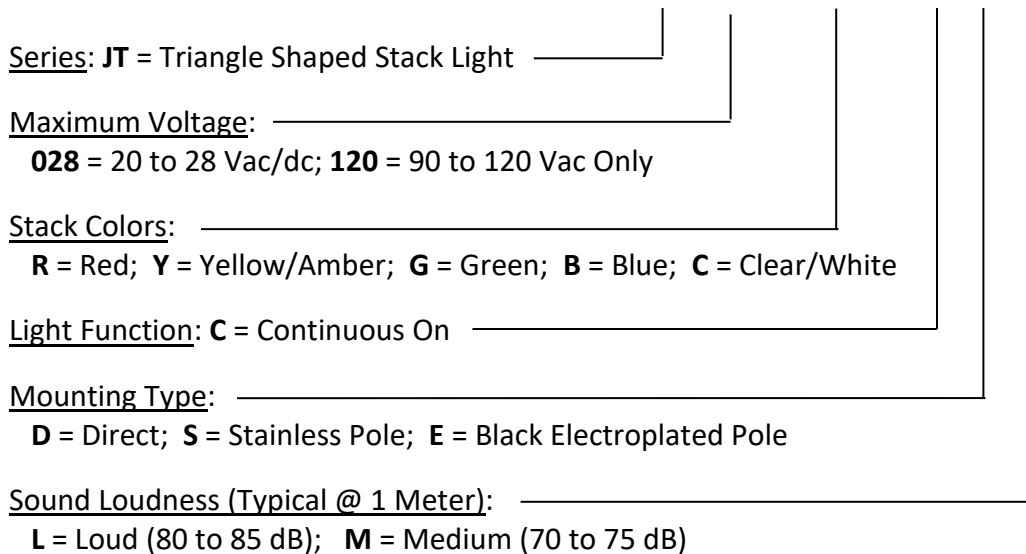

Stack Light Shape: Triangle
Lens Color: Opaque White
LED Colors: Red; Yellow; Green; Blue; Clear
LED Current: 60 to 230 mA per Stack
Termination: 22 AWG Wires- 48 inches
Direct Mount Option: ½" NPT Pipe & Nut
Pole Mount Options: 12" Stainless Pole & Bracket
12" Black Electroplated Pole & Bracket
Case Material: ABS FR15U (UL94-5VA)
NEMA & IP Rating: NEMA 12; IP-52

Notes: R = Red; Y = Yellow/Amber; G = Green; B = Blue; C = Clear/White

Stack Light with Sound (con't)

Part Number	# of Stacks	Colors	Operating Voltage	Mount Type	Size (in)	Sound Level (Typ @ 1 Meter)
4 Stacks- Red/Yellow/Green/Blue						
JT028-RYGB-CDL	4	RYGB	20-28 Vac/dc	Direct	2.7 x 2.7 x 9	80 - 85
JT028-RYGB-CSL	4	RYGB	20-28 Vac/dc	Stainless Pole	2.7 x 2.7 x 21.1	80 - 85
JT028-RYGB-CEL	4	RYGB	20-28 Vac/dc	Black Pole	2.7 x 2.7 x 21.1	80 - 85
5 Stacks- Red/Yellow/Green/Blue/Clear						
JT028-RYGBC-CDL	5	RYGBC	20-28 Vac/dc	Direct	2.7 x 2.7 x 10.5	80 - 85
JT028-RYGBC-CSL	5	RYGBC	20-28 Vac/dc	Stainless Pole	2.7 x 2.7 x 23	80 - 85
JT028-RYGBC-CEL	5	RYGBC	20-28 Vac/dc	Black Pole	2.7 x 2.7 x 23	80 - 85

Notes: R = Red; Y = Yellow/Amber; G = Green; B = Blue; C = Clear/White

Part Number Structure

JT 028 - RYGBC - C D L

Call 317-612-1000 or Visit www.mallory-sonalert.com for More Details